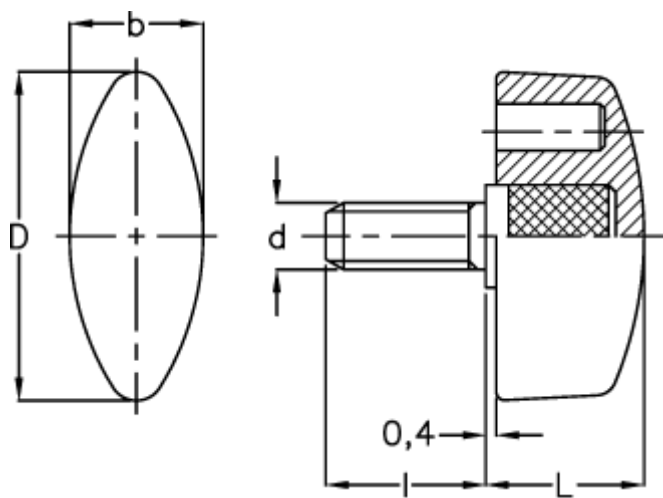

Data Sheet

Article number: 2302008373
Description: E+G Wing knob
CT.476/30 p-M8x40

Measures

b = 13.0
d = 32
d 6g = M8
l = 40
L = 15